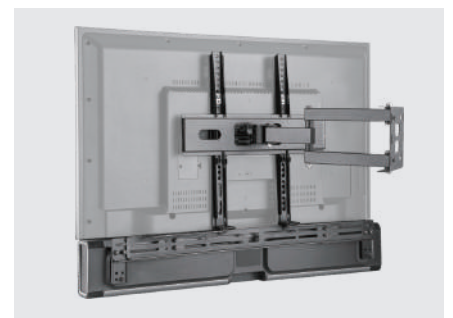

SH 55SB

UNIVERSAL SOUNDBAR BRACKET

Let your soundbar swivel or tilt with your TV to direct the sound exactly where you are!

Weight Capacity
10kg/22lbs

Depth Adjustment
Allows flush mounting the soundbar to TV.

Attach the Soundbar to Your TV Directly

Compatible with Most TV Wall Mounts