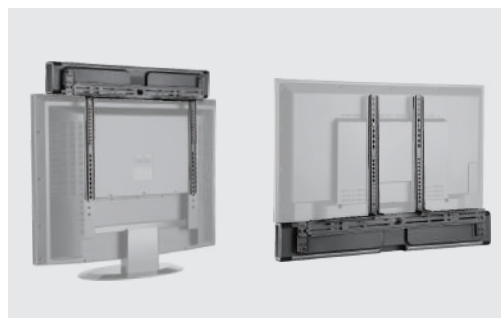

SH 55SB

UNIVERSAL SOUNDBAR BRACKET

Let your soundbar swivel or tilt with your TV to direct the sound exactly where you are!

Weight Capacity
10kg/22lbs

Depth Adjustment
Allows flush mounting the soundbar to TV.

Attach the Soundbar to Your TV Directly

Compatible with Most TV Wall Mounts