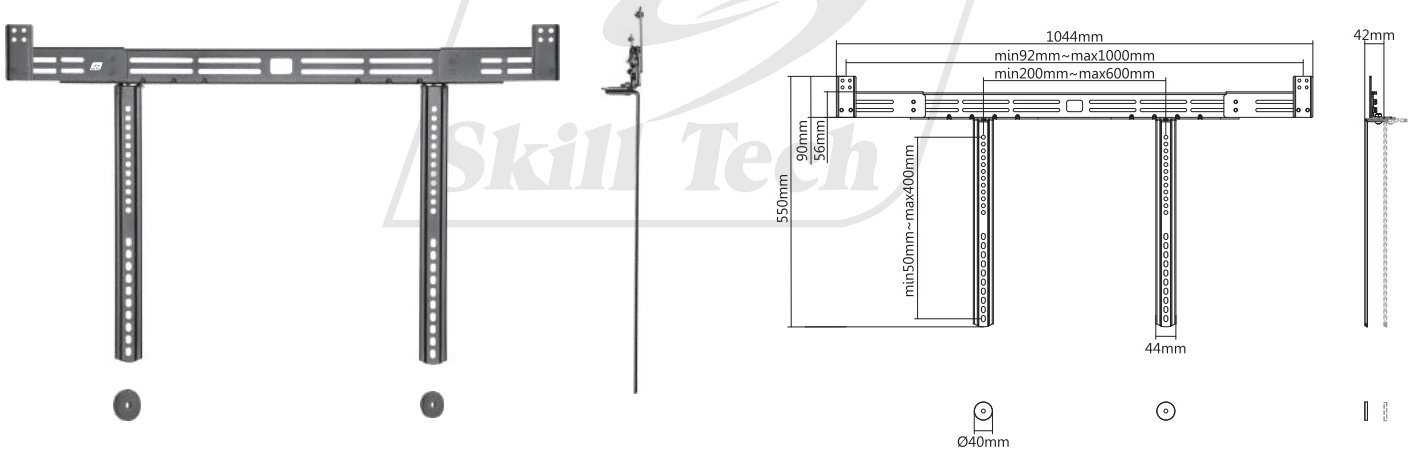

SH 55SB

UNIVERSAL SOUNDBAR BRACKET

Let your soundbar swivel or tilt with your TV to direct the sound exactly where you are!

Weight Capacity
10kg/22lbs

Depth Adjustment
Allows flush mounting the soundbar to TV.

Attach the Soundbar to Your TV Directly

Compatible with Most TV Wall Mounts