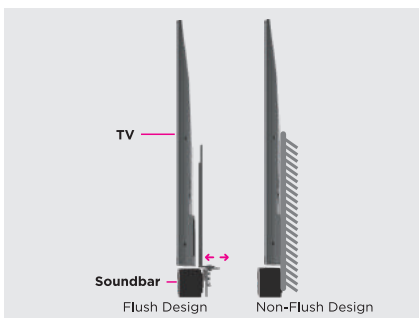

SH 55SB

UNIVERSAL SOUNDBAR BRACKET

Let your soundbar swivel or tilt with your TV to direct the sound exactly where you are!

Weight Capacity
10kg/22lbs

Depth Adjustment
Allows flush mounting the soundbar to TV.

Attach the Soundbar to Your TV Directly

Compatible with Most TV Wall Mounts